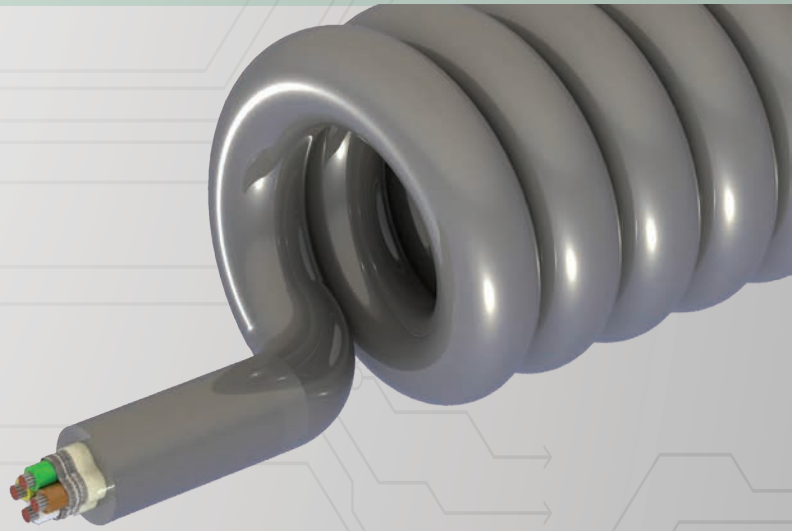

NORTHWIRE[®]_{INC}

A LEMO Group Company

Retractable Cords

- Save space
- High flex life
- Reduce trip hazards
- Aesthetically appealing

Northwire, Inc.

110 Prospect Way, Osceola, WI, 54020

+1 (800) 468-1516 • +1 (715) 294-2121

www.northwire.com • cableinfo_northwire@lemo.com

Northwire specializes in custom retractile cords, also known as coil cords, curly cords or even 'slinkies'! There are numerous applications and unique environments that can benefit from a retractile cord rather than a common straight cable.

- Aesthetics - tangle free and more appealing to the eye
- Reduce trip hazards - snaps back into place after user rather than lying on the ground
- High-flex life applications - coiled portion reduces stress points and cable wear and tear
- Handheld devices - allows the tool or pendant to move in many directions without straining
- Telescopic applications - such as portable lighting or camera equipment
- Space saver - eliminates the amount of cable that needs to be contained
- One size fits all - allows for easy adjusting to suit different operators or heights, etc.

Up to 10 foot retracted lengths with numerous custom options available:

- Extended or Working vs. Retracted Length (A)
 - NW1 uses the standard 5:1 ratio with the option to deviate
- Custom Tangent Direction and Length
 - Drop (B) or axial tangents (C)
- Common Materials
 - Hytrel®, TPUs, TPEs, BioCompatic®, PVCs
 - High temperature options available
- Custom Inside or Outside Diameter of the Coil